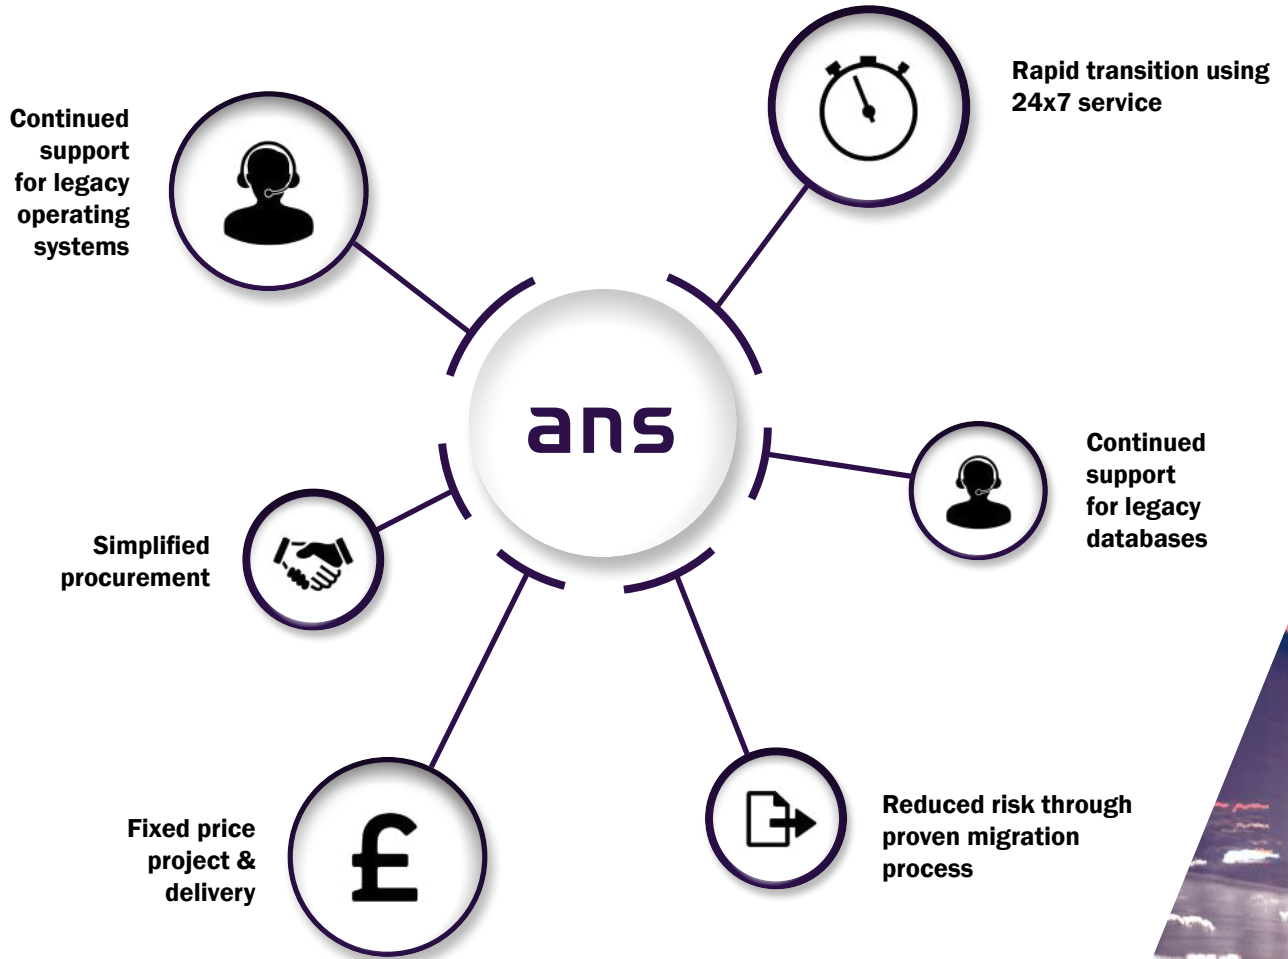

Handover /
knowledge share

Hybrid
integration

24 x 7
transition

MEANS BUSINESS. ans.co.uk

Features & Benefits

Unlike traditional migration initiatives, ANS' Migration Accelerator delivers an extremely fast transition under a proven, low risk delivery framework that ensures our customers benefit from: